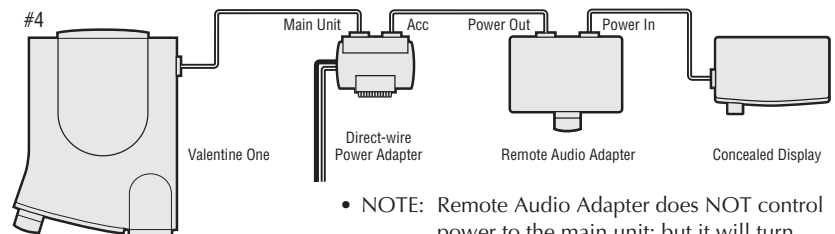

Dimensions: 0.87-in. H x 2.45-in. W x 2.00-in. D  
NOTE: Valentine One and accessories are not waterproof.

Install according to one of the following diagrams:

- Remote Audio Adapter controls main unit power.

- Remote Audio Adapter controls main unit power.

- NOTE: Remote Audio Adapter does NOT control power to the main unit.

- NOTE: Remote Audio Adapter does NOT control power to the main unit; but it will turn the Concealed Display off and on.