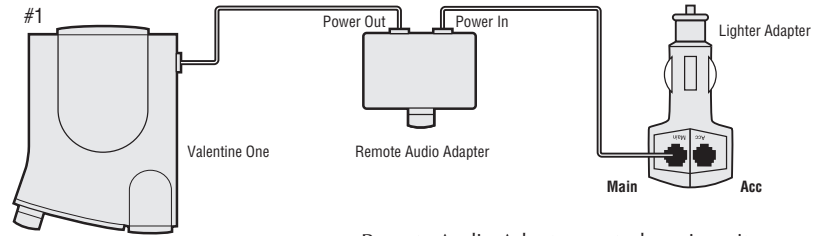

## Remote Audio Adapter

This module adapts Valentine One for the following installations:

- Provides remote control of on/off, volume, muted volume, muting, and computer mode.
- Provides remote speaker.
- Provides headphone mini jack 3.5mm (1/8").
- Provides micro jack 2.5mm (3/32") for additional remote speaker.
- Caution — Improper installation may damage equipment. Refer to [www.valentine1.com](http://www.valentine1.com) for further information.

Dimensions: 0.87-in. H x 2.45-in. W x 2.00-in. D  
NOTE: Valentine One and accessories are not waterproof.

Install according to one of the following diagrams:

- Remote Audio Adapter controls main unit power.