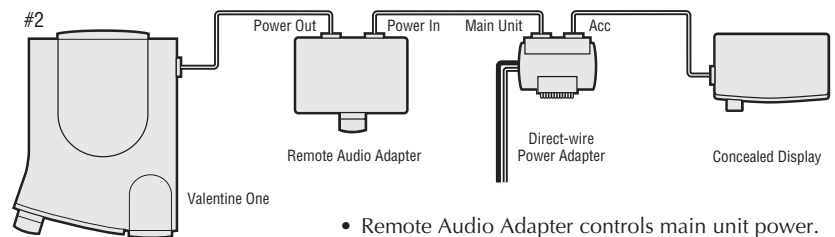

## Remote Audio Adapter

This module adapts Valentine One for the following installations:

- Provides remote control of on/off, volume, muted volume, muting, and computer mode.
- Provides remote speaker.
- Provides headphone mini jack 3.5mm (1/8").
- Provides micro jack 2.5mm (3/32") for additional remote speaker.
- Caution — Improper installation may damage equipment. Refer to [www.valentine1.com](http://www.valentine1.com) for further information.

Dimensions: 0.87-in. H x 2.45-in. W x 2.00-in. D  
NOTE: Valentine One and accessories are not waterproof.

Install according to one of the following diagrams:

- Remote Audio Adapter controls main unit power.

- Remote Audio Adapter controls main unit power.

- NOTE: Remote Audio Adapter does NOT control power to the main unit.

- NOTE: Remote Audio Adapter does NOT control power to the main unit; but it will turn the Concealed Display off and on.