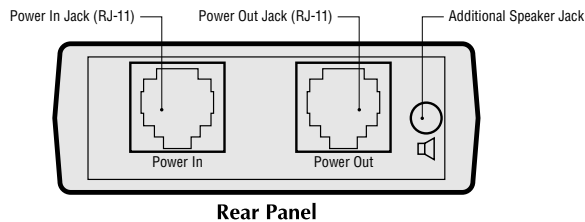

## Remote Audio Adapter

This module adapts Valentine One for the following installations:

- Provides remote control of on/off, volume, muted volume, muting, and computer mode.
- Provides remote speaker.
- Provides headphone mini jack 3.5mm (1/8").
- Provides micro jack 2.5mm (3/32") for additional remote speaker.
- Caution — Improper installation may damage equipment. Refer to [www.valentine1.com](http://www.valentine1.com) for further information.

Dimensions: 0.87-in. H x 2.45-in. W x 2.00-in. D  
NOTE: Valentine One and accessories are not waterproof.

Install according to one of the following diagrams:

- Remote Audio Adapter controls main unit power.

- Remote Audio Adapter controls main unit power.

- NOTE: Remote Audio Adapter does NOT control power to the main unit.

- NOTE: Remote Audio Adapter does NOT control power to the main unit; but it will turn the Concealed Display off and on.