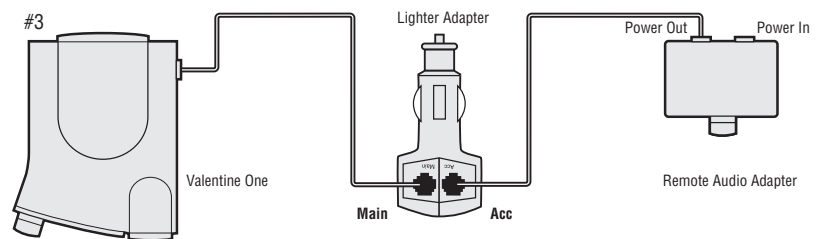

## Remote Audio Adapter

This module adapts Valentine One for the following installations:

- Provides remote control of on/off, volume, muted volume, muting, and computer mode.
- Provides remote speaker.
- Provides headphone mini jack 3.5mm (1/8").
- Provides micro jack 2.5mm (3/32") for additional remote speaker.
- Caution — Improper installation may damage equipment. Refer to [www.valentine1.com](http://www.valentine1.com) for further information.

Dimensions: 0.87-in. H x 2.45-in. W x 2.00-in. D  
NOTE: Valentine One and accessories are not waterproof.

Install according to one of the following diagrams:

- Remote Audio Adapter controls main unit power.

- Remote Audio Adapter controls main unit power.

- NOTE: Remote Audio Adapter does NOT control power to the main unit.

- NOTE: Remote Audio Adapter does NOT control power to the main unit; but it will turn the Concealed Display off and on.