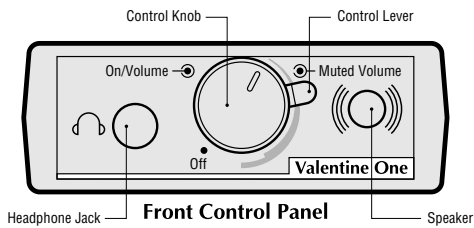

## Remote Audio Adapter

This module adapts Valentine One for the following installations:

- Provides remote control of on/off, volume, muted volume, muting, and computer mode.
- Provides remote speaker.
- Provides headphone mini jack 3.5mm (1/8").
- Provides micro jack 2.5mm (3/32") for additional remote speaker.
- Caution — Improper installation may damage equipment. Refer to [www.valentine1.com](http://www.valentine1.com) for further information.

Dimensions: 0.87-in. H x 2.45-in. W x 2.00-in. D  
NOTE: Valentine One and accessories are not waterproof.

Install according to one of the following diagrams:

- Remote Audio Adapter controls main unit power.

- Remote Audio Adapter controls main unit power.

- NOTE: Remote Audio Adapter does NOT control power to the main unit.

- NOTE: Remote Audio Adapter does NOT control power to the main unit; but it will turn the Concealed Display off and on.